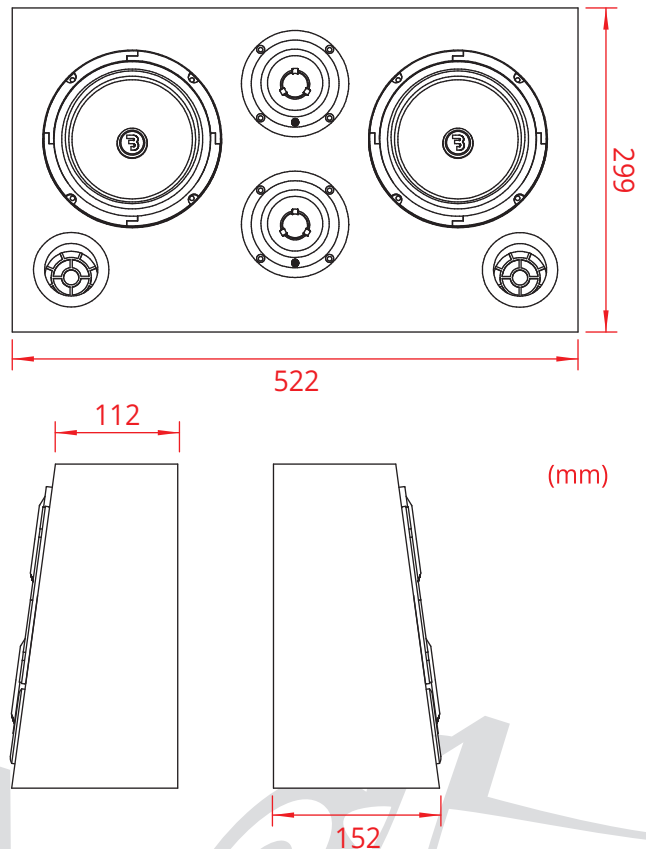

REBEL

SRE62

- ③ Awesome all-in one SPL box
- ③ Two 165mm SPL midrange speakers
- ③ Two 25mm SPL horn tweeters
- ③ Easy SPL upgrade, the true "bang for the buck" experience
- ③ Dual ported enclosure with push terminals

Product Specifications

Type:	SPL Loaded Enclosure
Configuration:	2xSR165M & 2xSR25T
SR165M:	165mm (6,5") midrange
SR25T:	25mm (1") horn tweeter
RMS Power:	200W
MAX Power:	400W
PEAK Power:	600W
Impedance:	4+4 Ohm
Sensitivity:	96dB
Frequency range:	100Hz - 20kHz
Enclosure material:	MDF
Enclosure type:	Ported / Fb 118Hz
Enclosure volume:	2x7L
Terminal:	Single / 2pcs
Weight:	6.9kg

Master carton units	Netto weight	Gross weight	Master carton size	EAN Code
2pcs	14kg	16kg	54.2x34x32.4cm	7394409028424