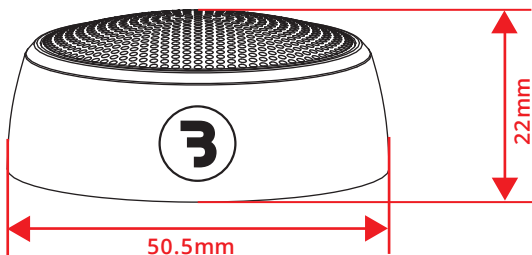

REBEL

R38

- 3 38mm Piezo electric tweeter with light weight cone
- 3 93dB high sensitivity & clear extended freq. response
- 3 No magnetic field solution, for all types of car audio systems
- 3 Easy upgrade with a great "bang for the buck" experience
- 3 Includes metal grills, plastic casing & mounting brackets

Product Specifications

Product Type:	Piezo tweeter
Size tweeter:	38mm (1.5")
RMS Power:	50W
MAX Power:	100W
PEAK Power:	150W
Nominal Impedance:	4 Ohm
Freq. Response:	5000-22000Hz
Sensitivity:	93dB
Frame Material:	ABS
Cone Material:	Paper

Master carton units	Netto weight	Gross weight	Master carton size	EAN Code
48prs	6.2kg	6.9kg	42x30x36cm	7394409024181