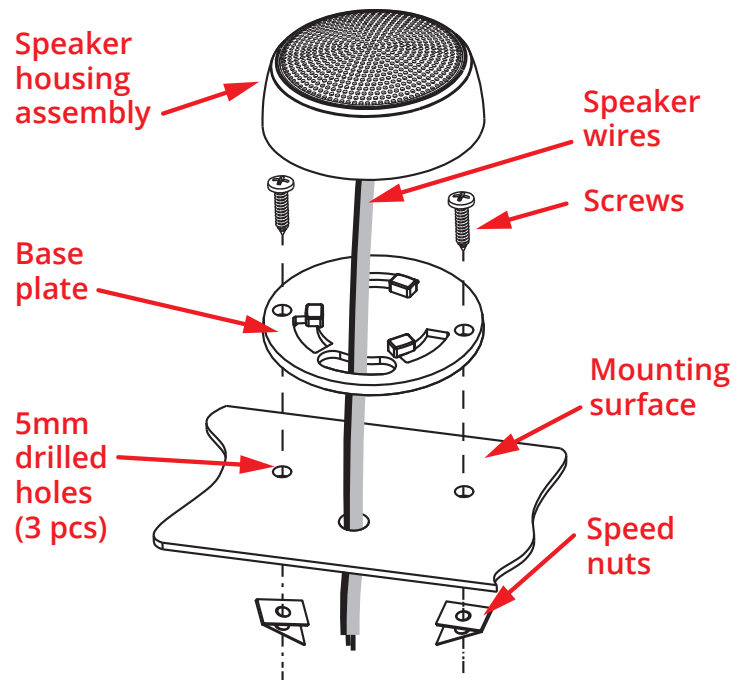

REBEL

R38

- 3 38mm Piezo electric tweeter with light weight cone
- 3 93dB high sensitivity & clear extended freq. response
- 3 No magnetic field solution, for all types of car audio systems
- 3 Easy upgrade with a great "bang for the buck" experience
- 3 Includes metal grills, plastic casing & mounting brackets

Product Specifications

Product Type:	Piezo tweeter
Size tweeter:	38mm (1.5")
RMS Power:	50W
MAX Power:	100W
PEAK Power:	150W
Nominal Impedance:	4 Ohm
Freq. Response:	5000-22000Hz
Sensitivity:	93dB
Frame Material:	ABS
Cone Material:	Paper