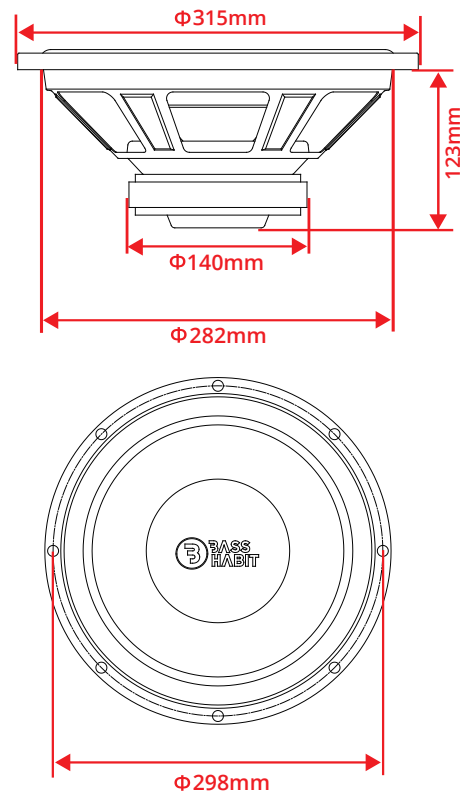

Play

PL300

- 12" Subwoofer with superior bang for the buck ratio
- Durable PP cone, steel basket & rubber surround tech.
- 2" temperature efficient aluminium voice coil
- High-energy ferrite magnet motor structure
- Spring loaded terminal for easy installation

Product Specifications	
Product Type:	Subwoofer
Size woofer:	300mm (12")
RMS Power:	200W
MAX Power:	400W
PEAK Power:	600W
Impedance	4 Ohm
Sensitivity:	88dB
Frequency range:	30-500Hz
Cone Material:	Polypropylene
Frame Material:	Steel
Suspension Material:	Rubber
Magnet:	Ferrite
Voice Coil Diameter:	51mm (2")
Qts:	0.54
Fs:	33Hz
Vas:	78.3L
Weight:	3.4kg

Master carton units	Netto weight	Gross weight	Master carton size	EAN Code
4 pcs	14 kgs	15.5 kgs	67x34x32cm	7394409023498